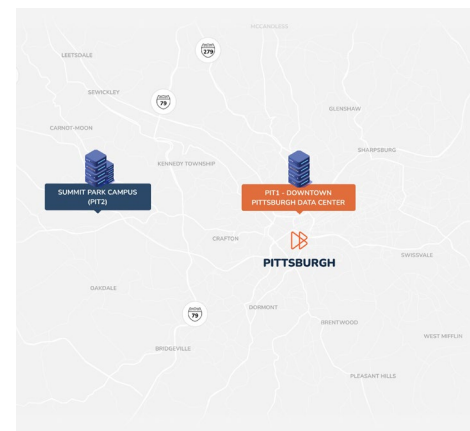

PIT2

47,100
Raised Square Feet

4.5MW
Critical IT Load

6
On-Site Carriers

Summit Park Data Center

35 Summit Park Dr Pittsburgh, PA 15275

DataBank's PIT2 facility anchors our Summit Park Campus with 17 acres and room for two additional data centers. PIT2 is located just 15 minutes from the airport and across the street from a utility-owned substation. Recent enhancements to the facility's power, cooling, connectivity, and security infrastructure make it the premier data center for scalable workloads in the metro.

Local Service. Boundless Reach.

Our **65+ data centers** are strategically located in **27+ markets** that offer high population densities as well as a concentration of technology business and research universities.